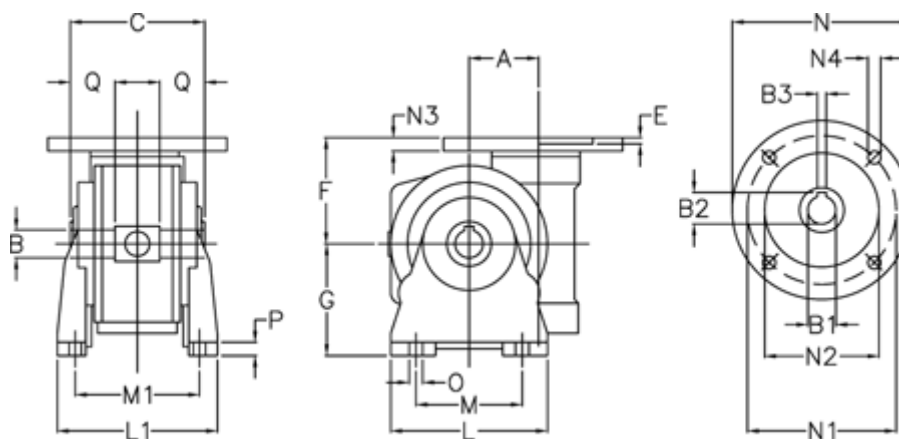

Article number: 3902044028328
 Description: Worm gear
 VF 44-V-28-71B14

Measures

A = 44.6	G = 72	N3 = 10
B = 18 H7	L = 90	N4 = 7
B1 E7 = 14	L1 = 98	O = 8.5
B2 = 16.3	M = 52	P = 10
B3 H9 = 5	M1 = 81	Q = 24.5
C = 64	N = 105	
E = 2	N1 = 85	
F = 65	N2 = 70	